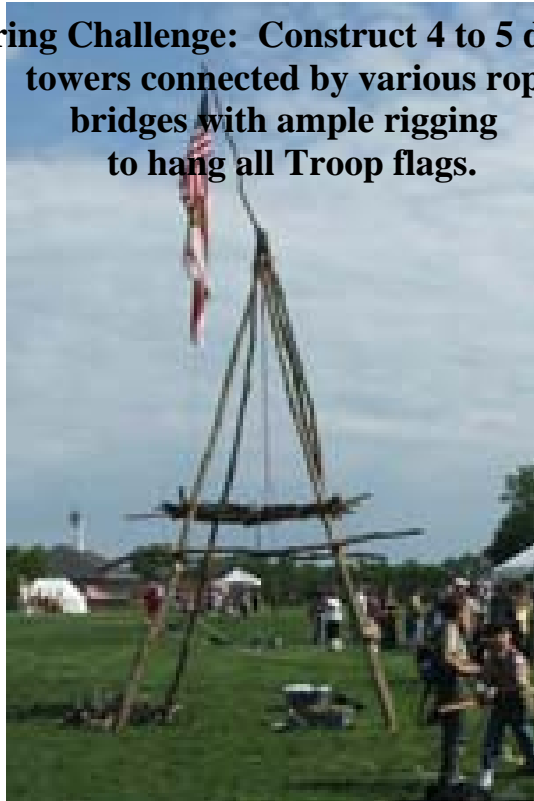

# CENTENNIAL PATRIOT MUSTER JUNE 11<sup>th</sup> THRU JUNE 13<sup>th</sup> 2010 SPENCER PIERCE LITTLE FARM NEWBURY, MA

**The Pioneering Challenge: Construct 4 to 5 different towers connected by various rope bridges with ample rigging to hang all Troop flags.**

Brynbach Tower

Suspension Bridge

Troop Registration in process at [www.westfordminutecub.com](http://www.westfordminutecub.com)  
Be part of the challenge, and don't forget to bring your marshmallow musket.