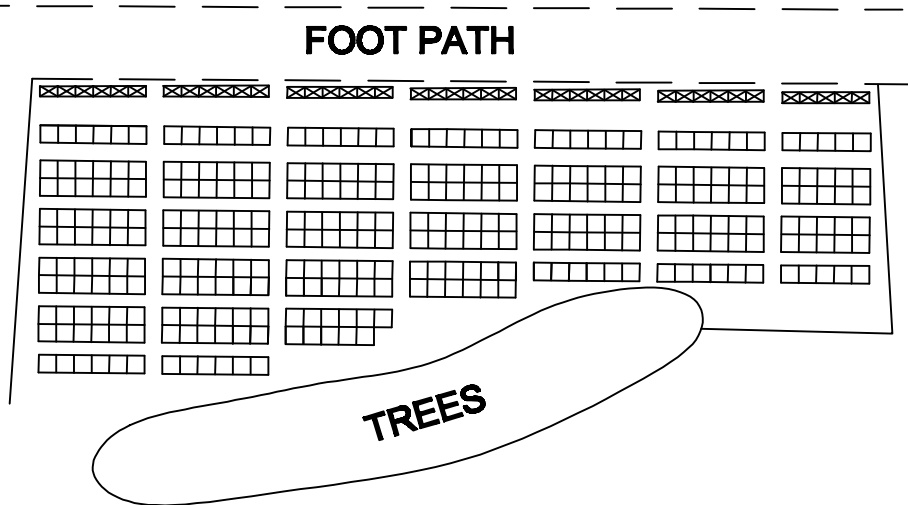

# CUB CAMP

315 (4 YD x 4 YD)  
CAMP SITES  
☒ 45 (2 YD x 4 YD)  
FIRE PITS

NOTE: HORIZONTAL  
LANES BETWEEN  
SITES ARE 3 YDS;

VERTICAL LANES  
ARE 4 YDS

317 (4 YD x 4 YD)  
CAMP SITES  
☒ 41 (2 YD x 4 YD)  
FIRE PITS

ACCESS ROAD

# BSA CAMP

ACCESS ROAD

BSA CENTENNIAL MUSTER 2010  
SPENCER PIERCE LITTLE FARM  
NEWBURY, MA JUNE 11th - 13th, 2010