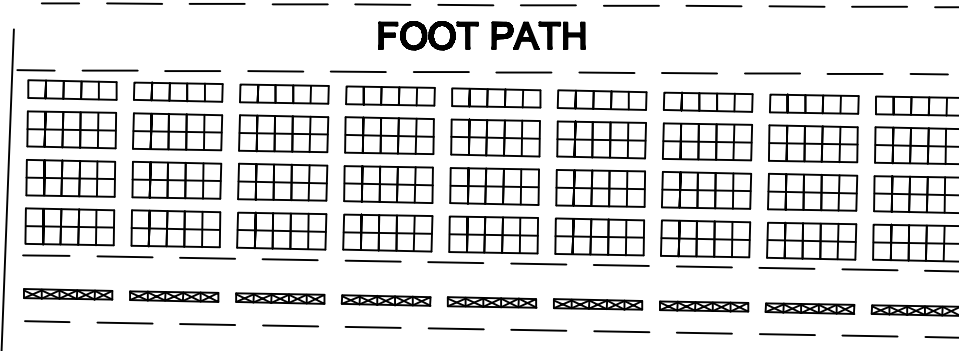

# CUB CAMP

315 (4 YD x 4 YD)  
CAMP SITES  
☒ 45 (2 YD x 4 YD)  
FIRE PITS

NOTE: HORIZONTAL  
LANES BETWEEN  
SITES ARE 3 YDS;

VERTICAL LANES  
ARE 4 YDS

317 (4 YD x 4 YD)  
CAMP SITES  
☒ 41 (2 YD x 4 YD)  
FIRE PITS

ACCESS ROAD

# BSA CAMP

ACCESS ROAD

BSA CENTENNIAL MUSTER 2010  
SPENCER PIERCE LITTLE FARM  
NEWBURY, MA JUNE 11th - 13th, 2010